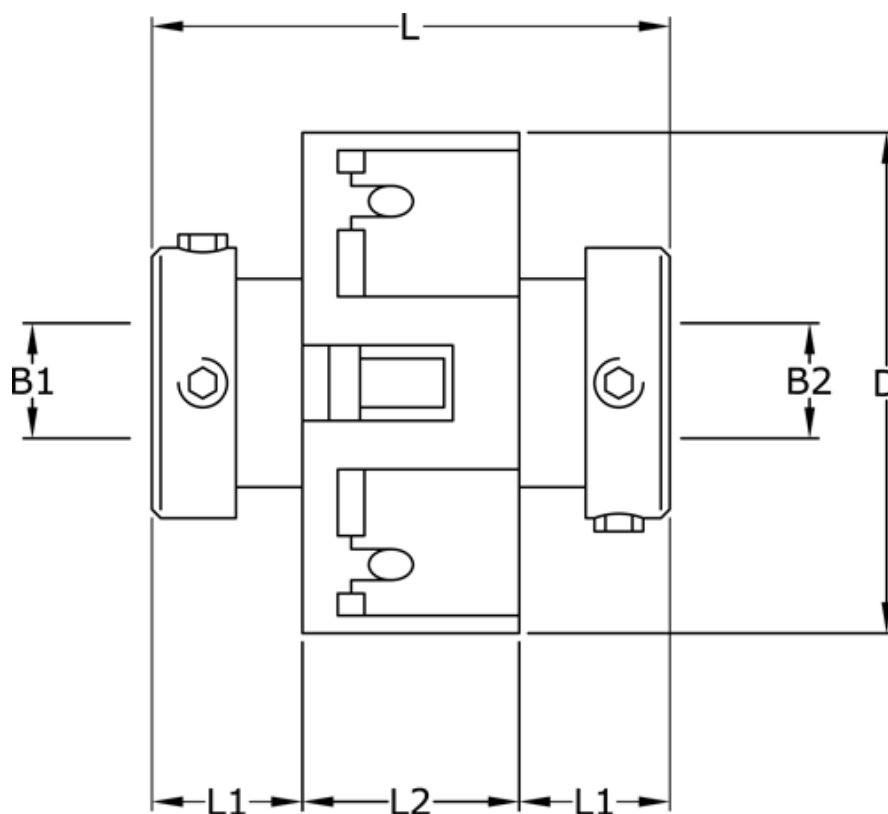

Data Sheet

Article number: 3322203704546

Description: Uni-Lat Coupling size 203.70.45.46
set screw hub, bore 18/19 mm

Measures

B1	= 18
B2	= 19
D	= 70
L	= 74.0
L1	= 28.5
L2	= 17.0
Screw	= M6